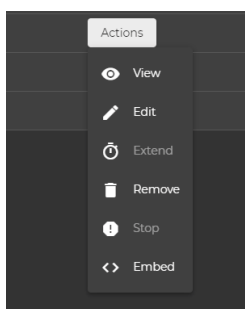

1. 3 On the 'Actions' tab, make your selection